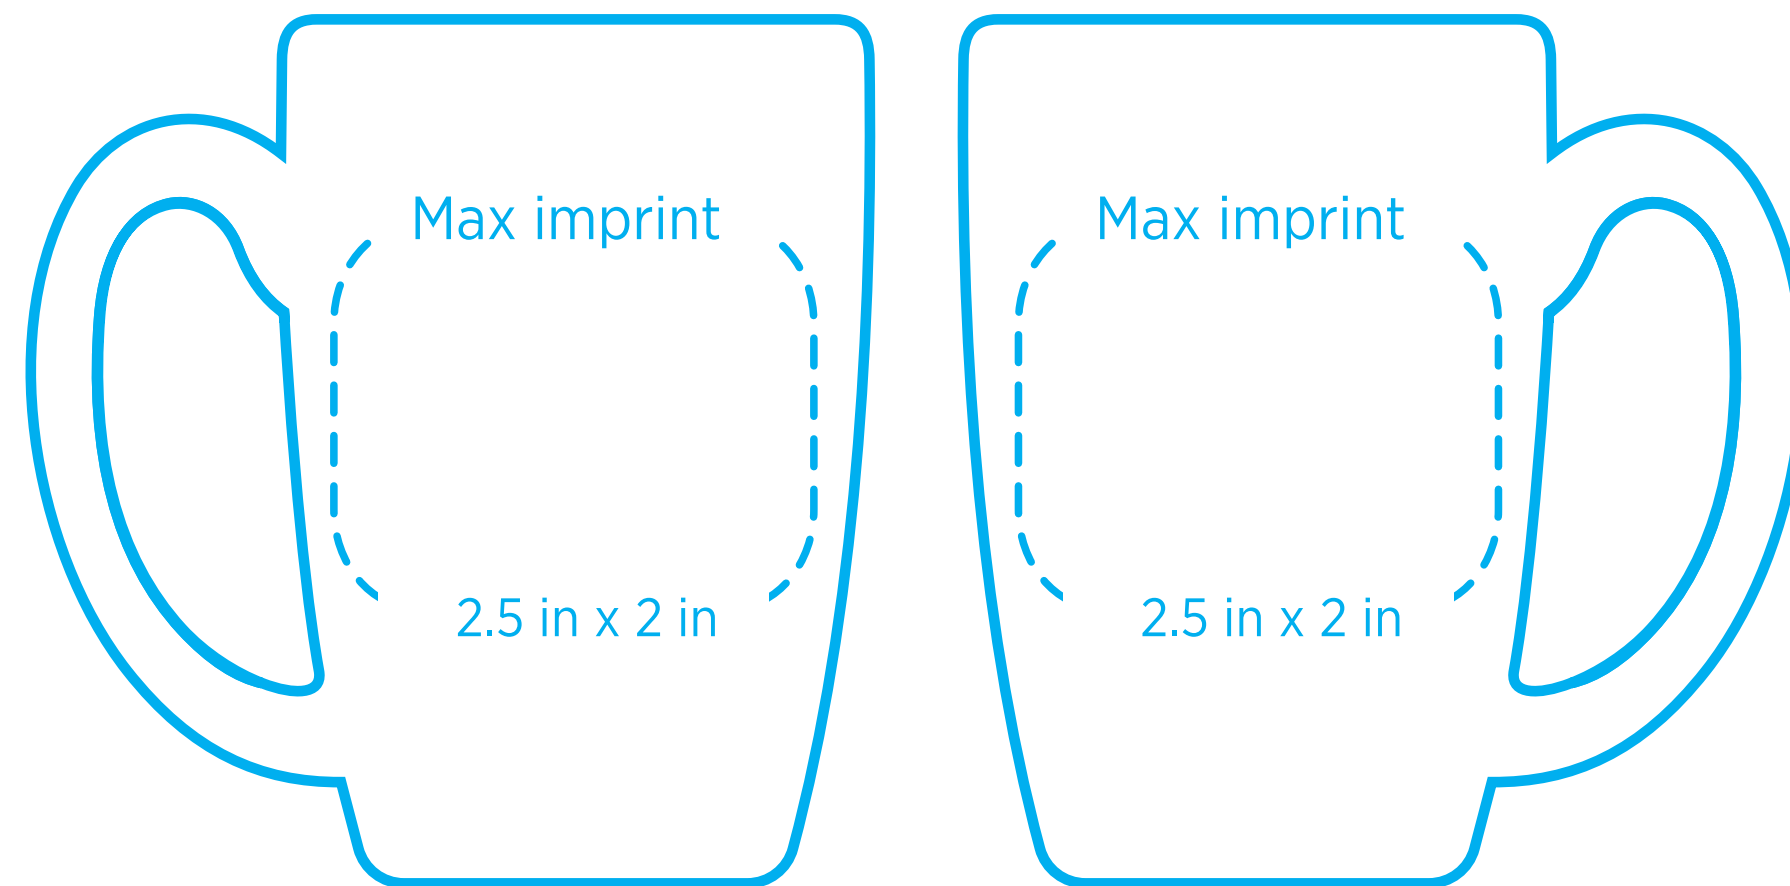

Imprint Guides

11oz Challenger Mug

Side 2

Wrap

Side 1