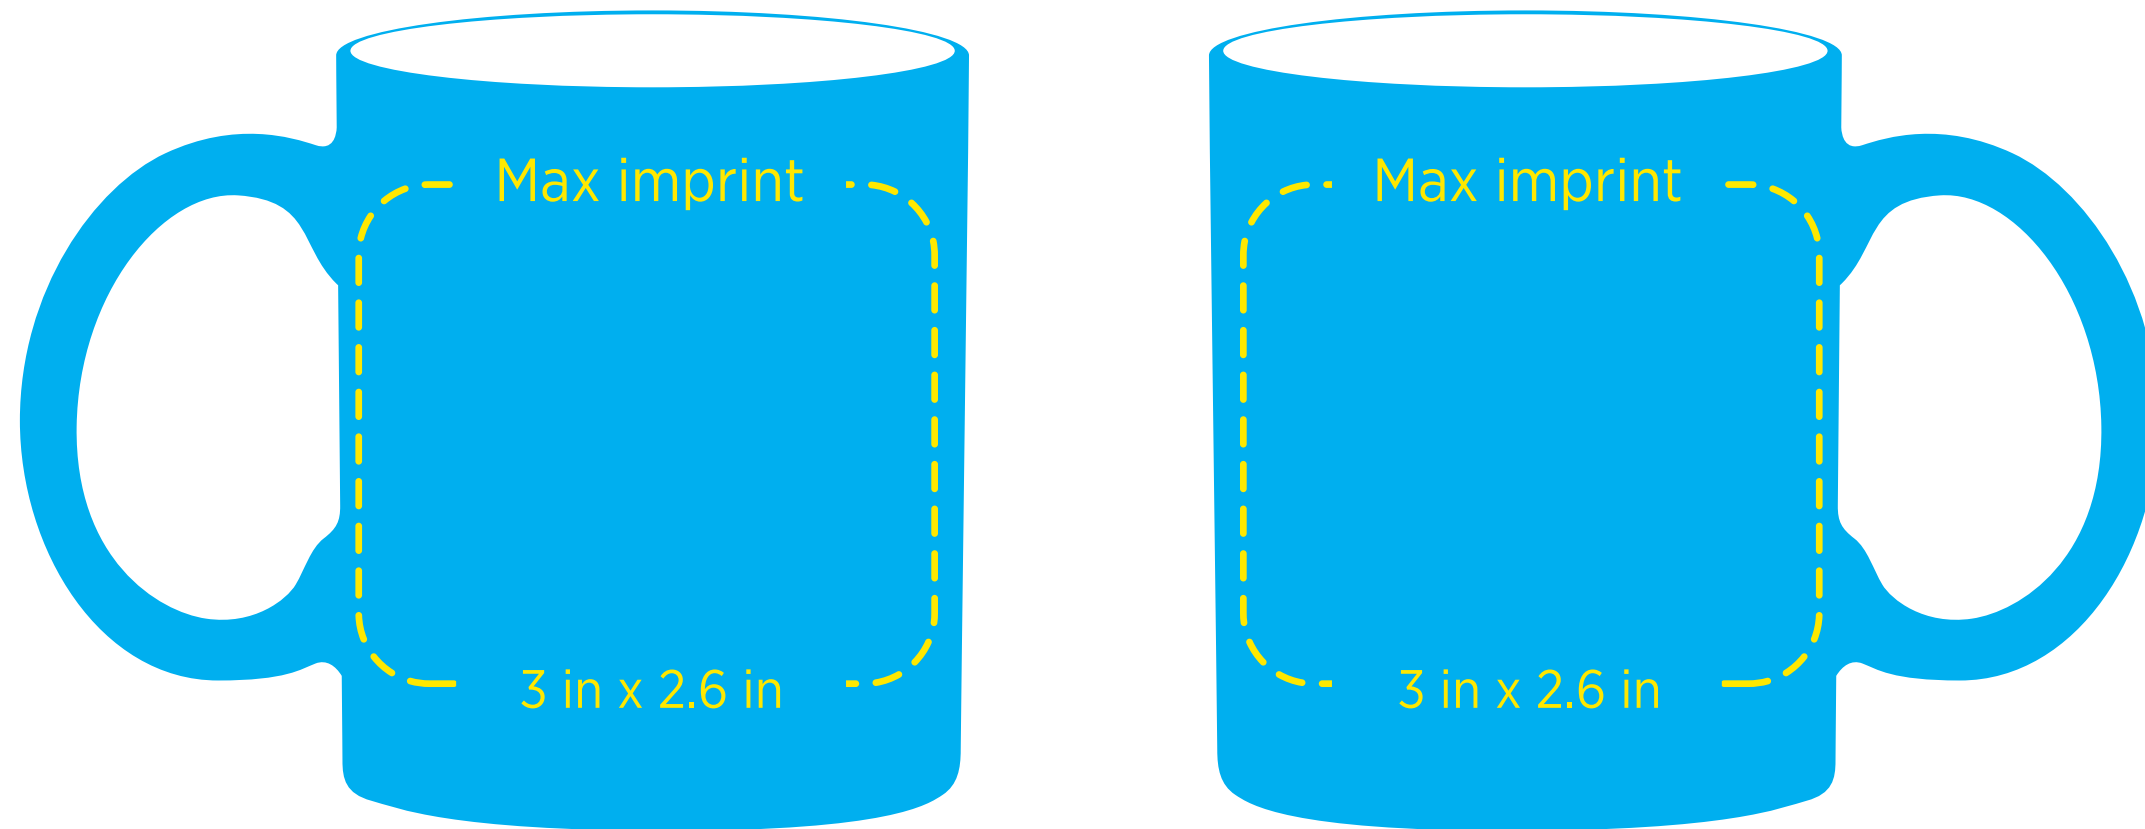

# Imprint Guides

Neon Mug

Left Handed

Wrap

Right Handed